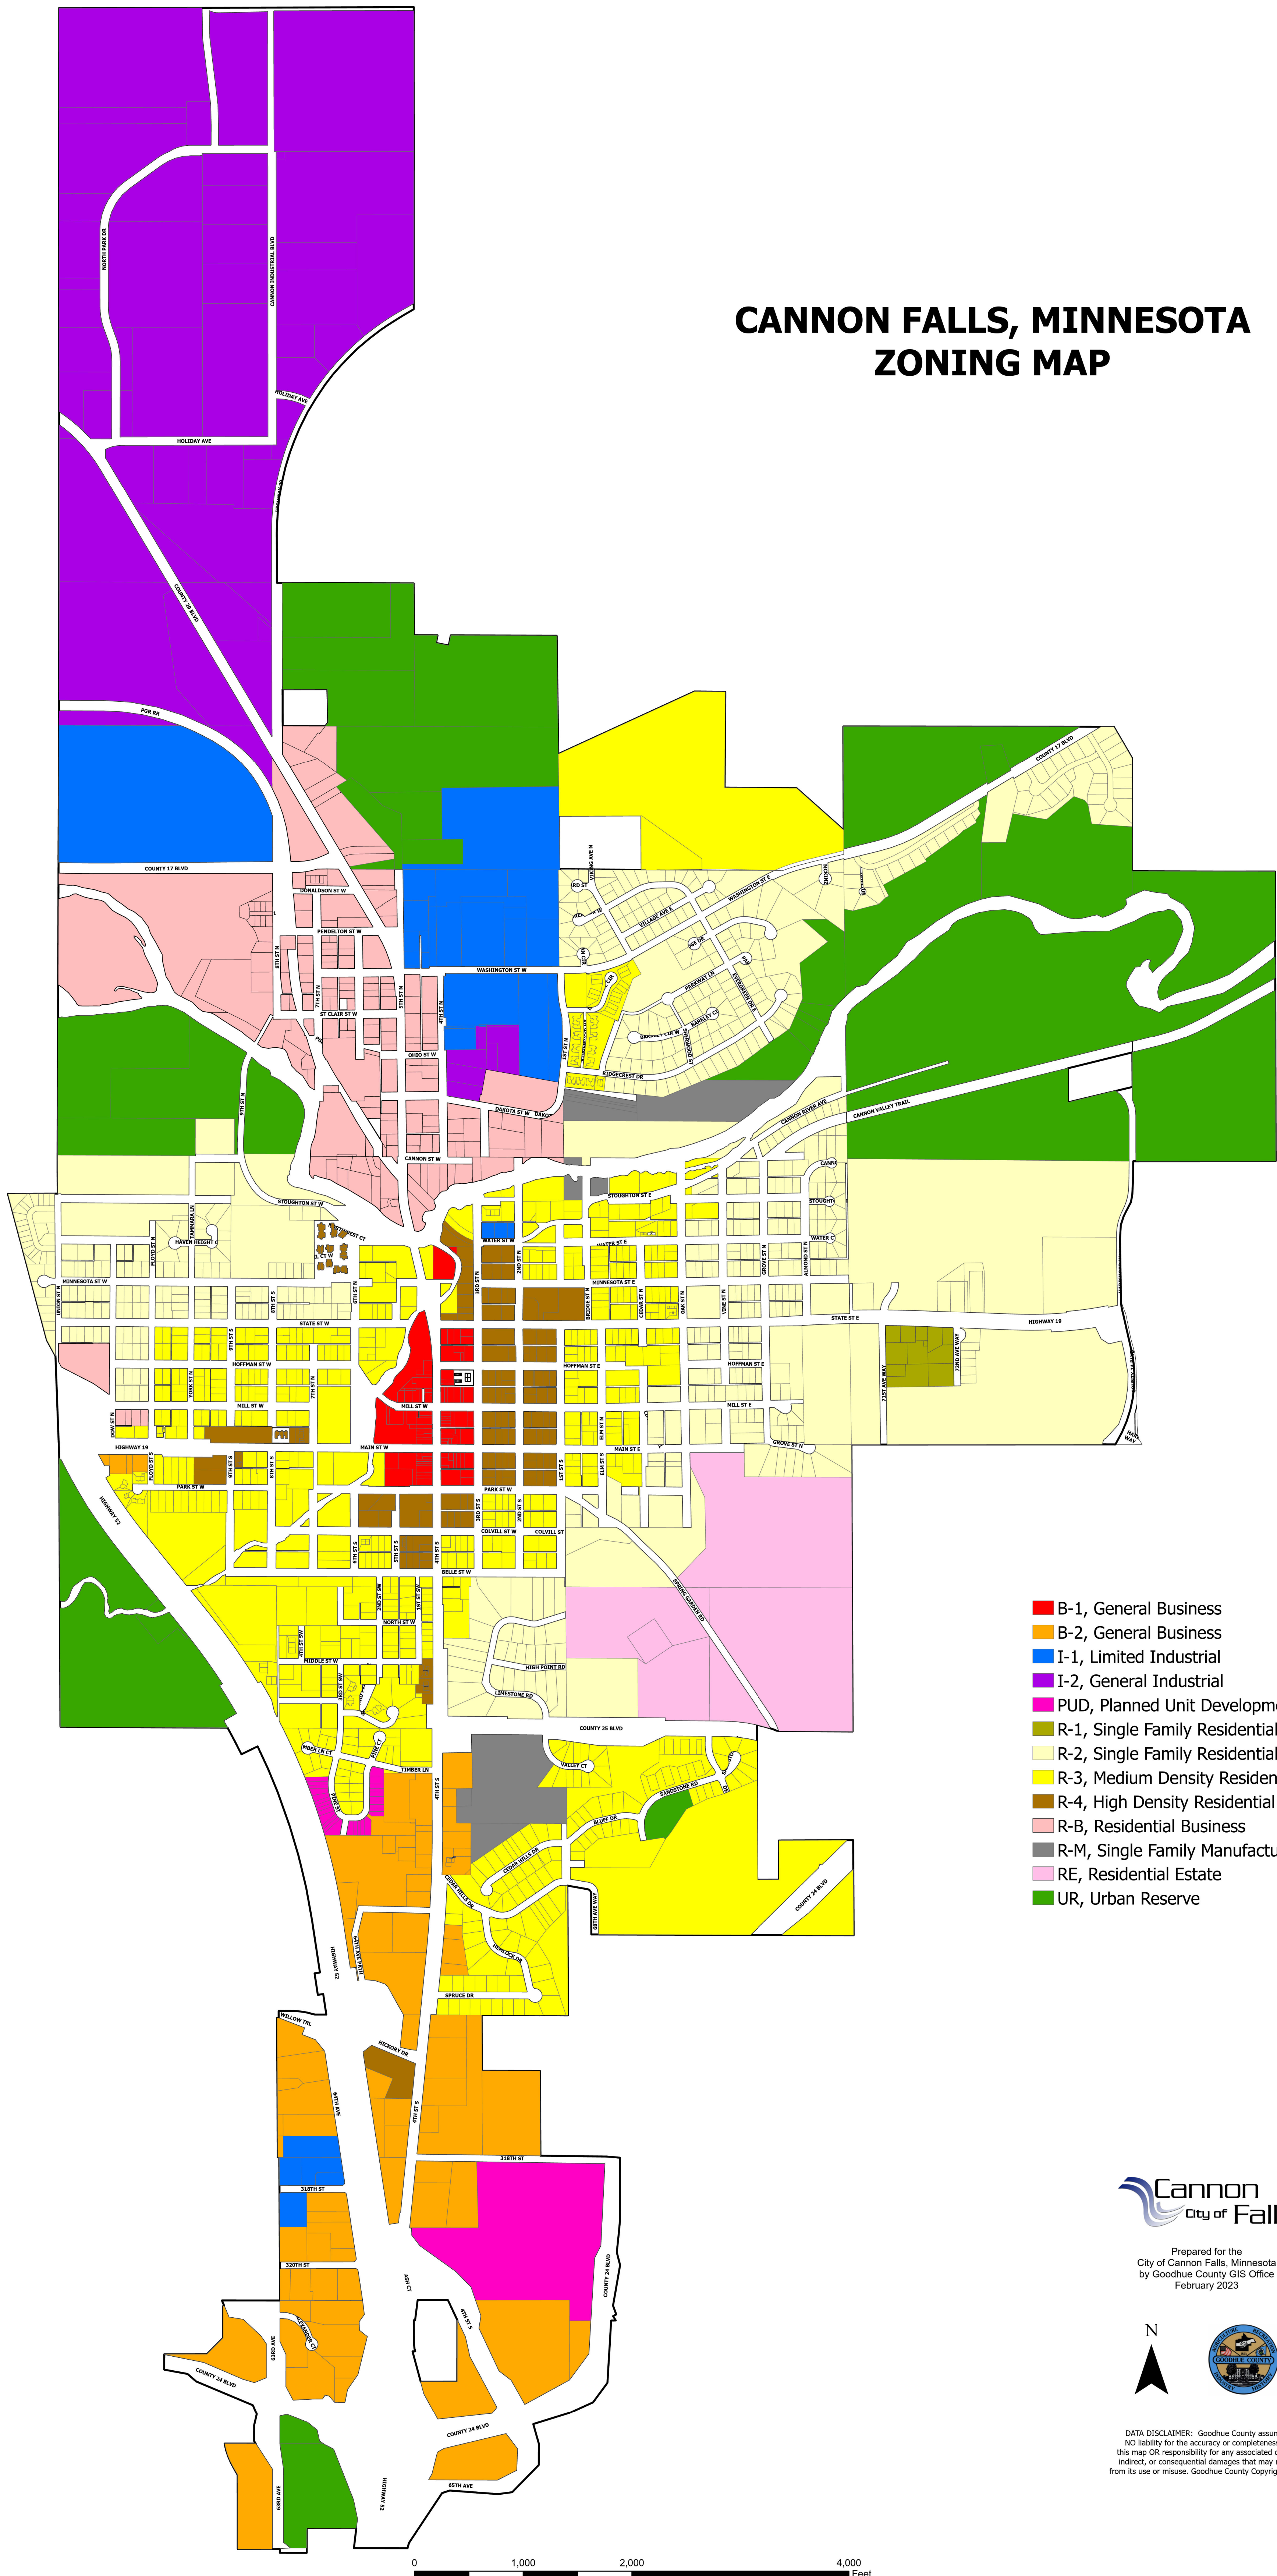

CANNON FALLS, MINNESOTA ZONING MAP

Prepared for the
City of Cannon Falls, Minnesota
by Goodhue County GIS Office
February 2023

0 1,000 2,000 4,000 Feet
Scale: 1:7,800